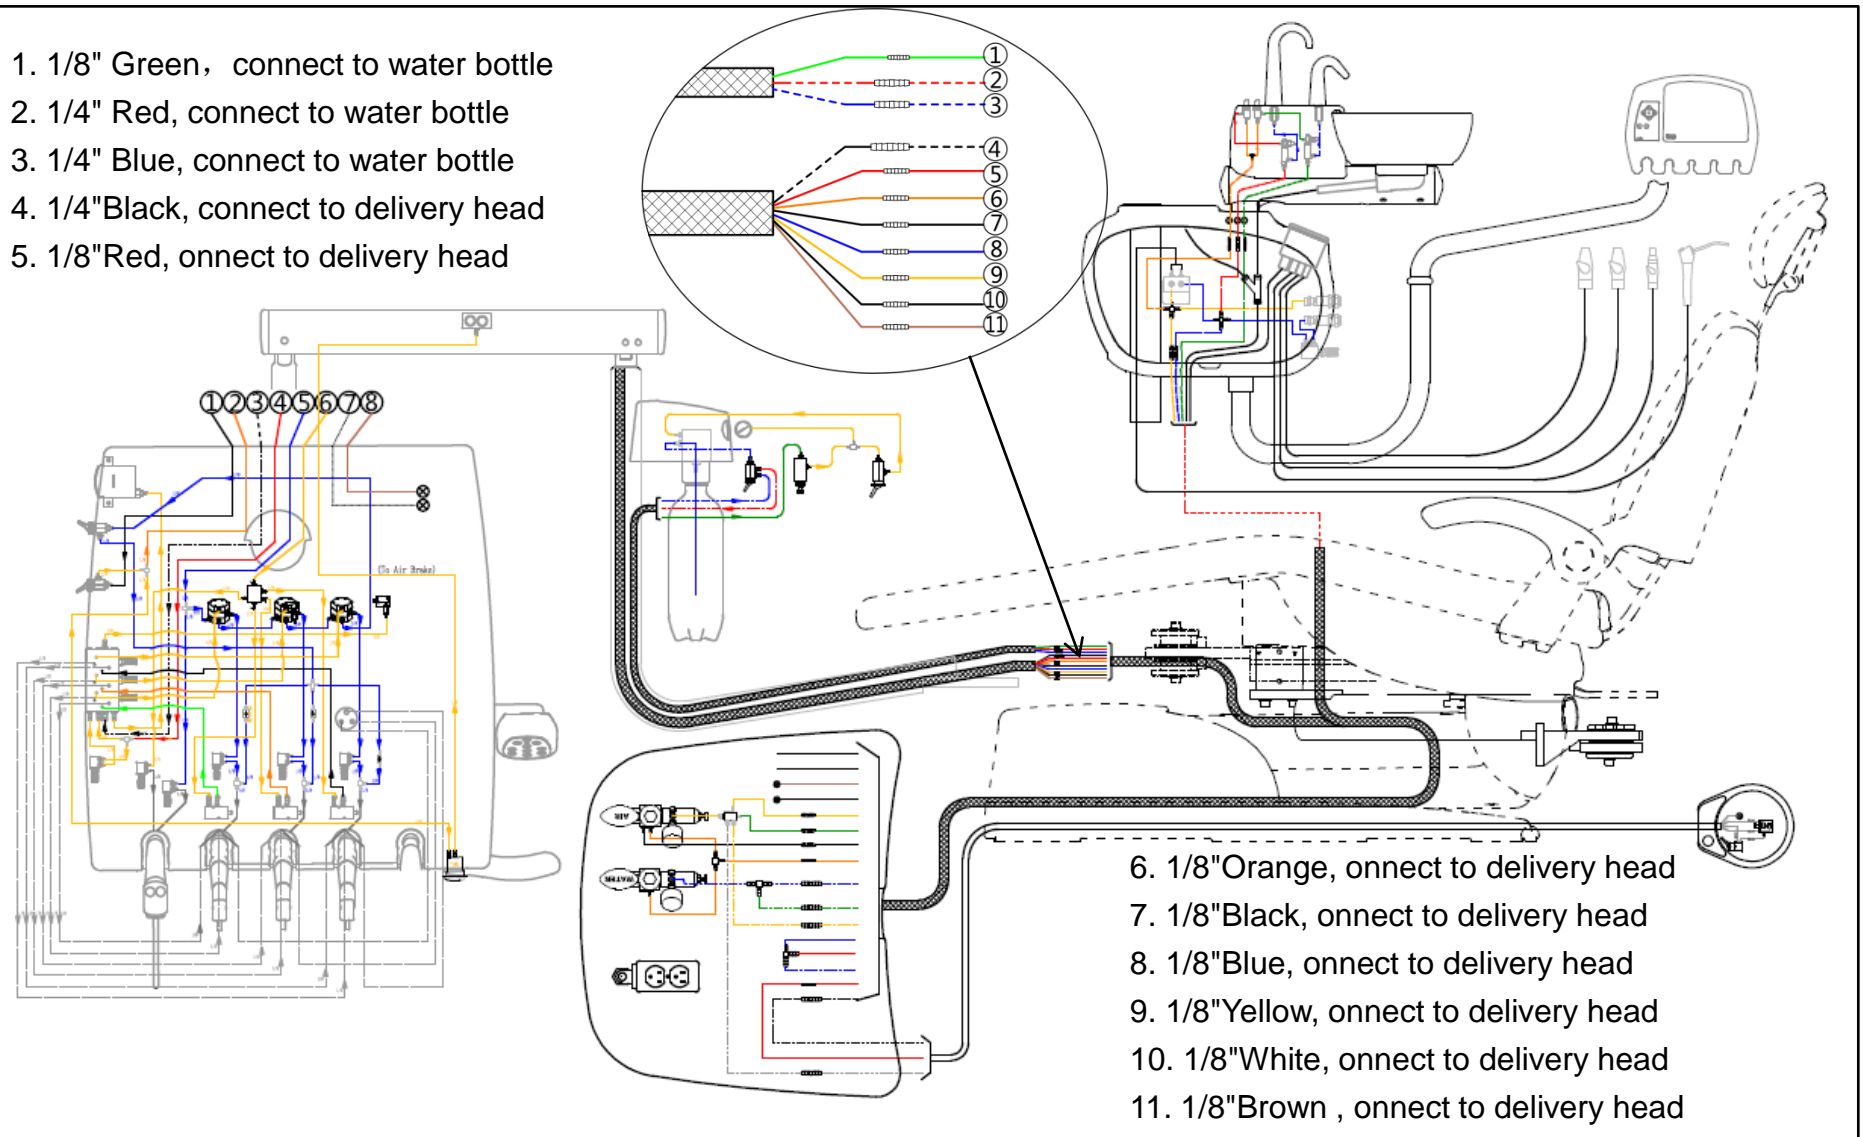

Installation Manual of Beyond401 Delivery System

7. Water & Air diagrams

Figure 46 Water & Air diagrams

1. 1/8" Green, connect to water bottle
2. 1/4" Red, connect to water bottle
3. 1/4" Blue, connect to water bottle
4. 1/4" Black, connect to delivery head
5. 1/8" Red, onnect to delivery head

Installation Manual of Beyond401 Delivery System

Figure 47 Water & air diagrams of Beyond401 (delivery head)

Installation Manual of Beyond401 Delivery System

Figure 48 Water & air diagrams of Beyond401 (water unit)

3. 1/8" yellow, connect to delivery system
4. 1/8" green, connect to delivery system
5. 1/8" black, connect to delivery system
6. 1/8" orange, connect to delivery system
7. 1/4" blue, connect to side box
8. 1/4" green, connect to side box
9. 1/4" Yellow, connect to side box
10. Drainage pipe, connect to cuspidor
11. Drainage pipe, connect to filter
- A. Pipe for foot control