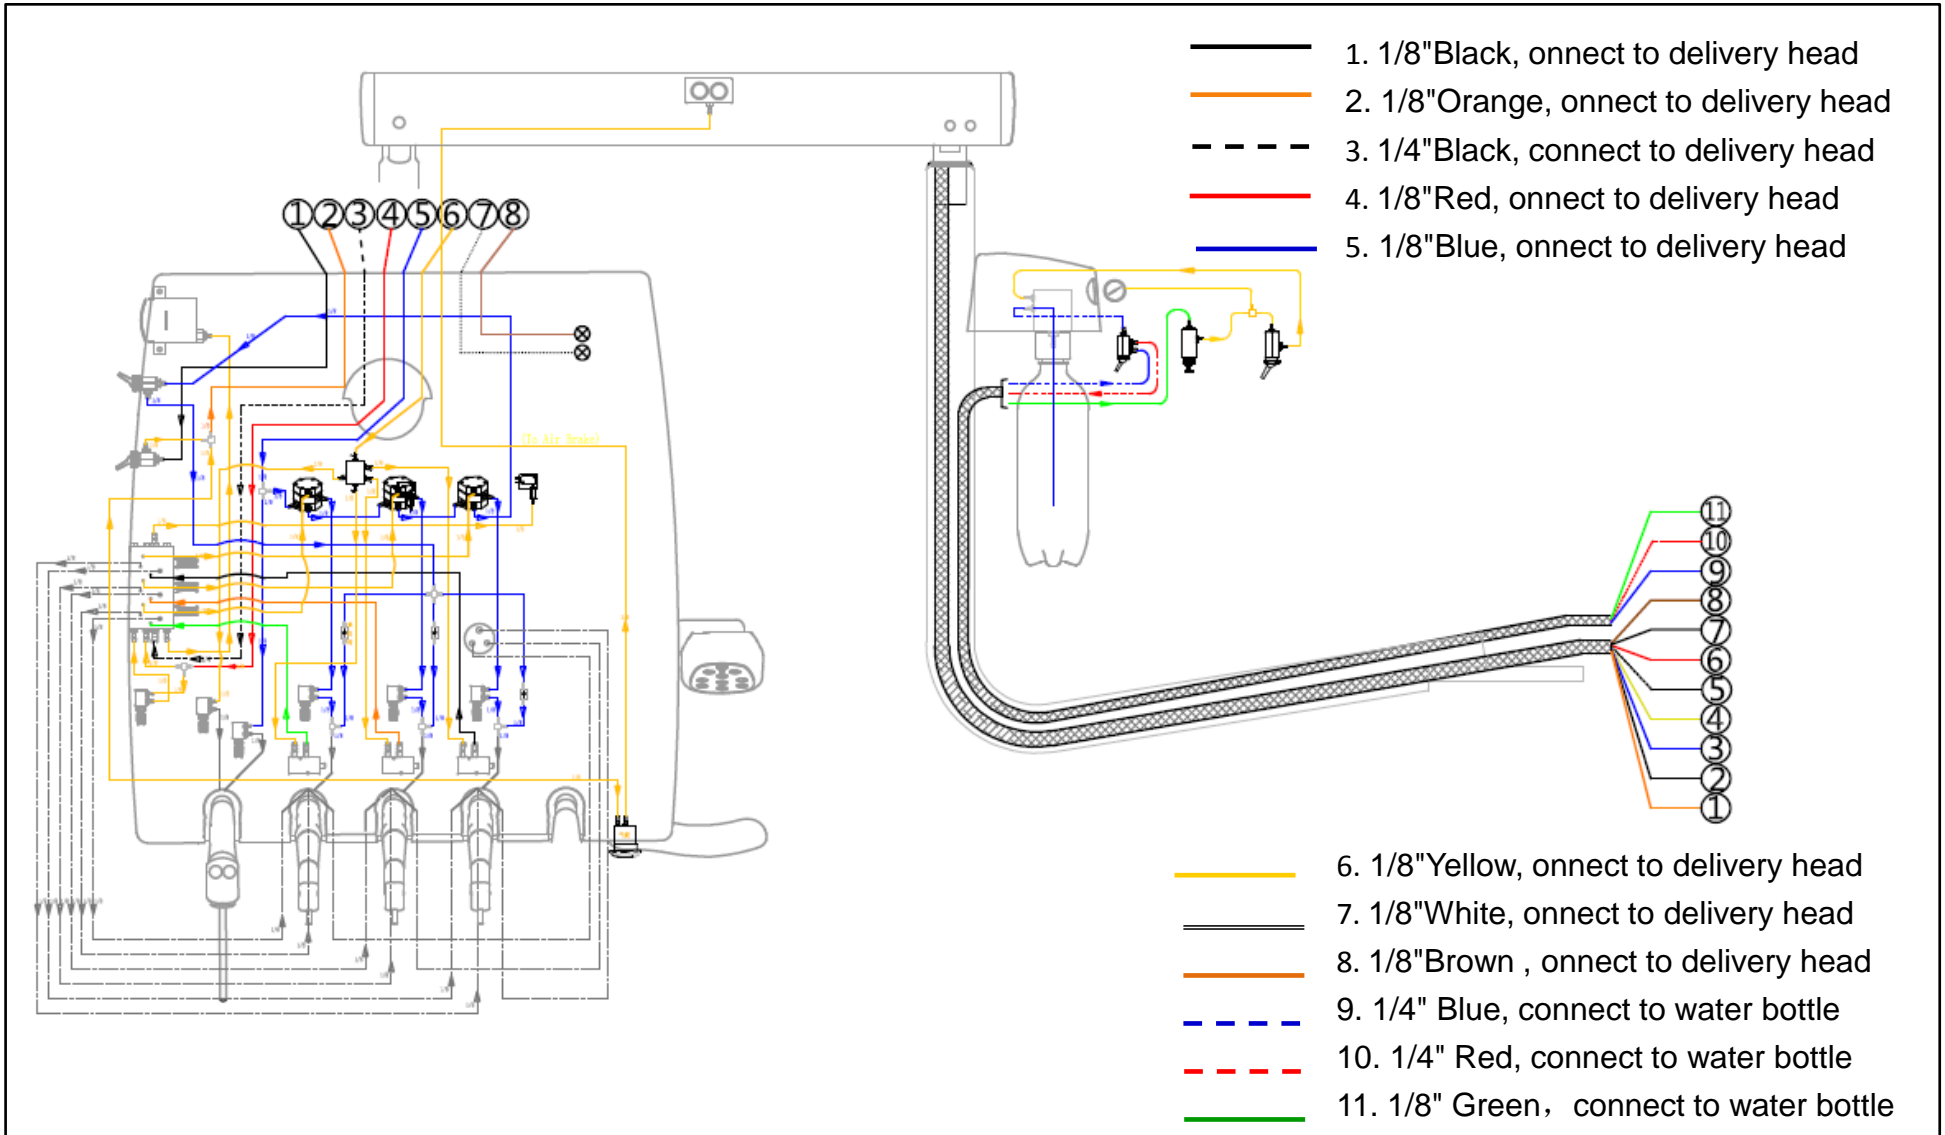

Installation Manual of Beyond401 Delivery System

7. Water & Air diagrams

Figure 46 Water & Air diagrams

1. 1/8" Green, connect to water bottle
2. 1/4" Red, connect to water bottle
3. 1/4" Blue, connect to water bottle
4. 1/4" Black, connect to delivery head
5. 1/8" Red, onnect to delivery head

Installation Manual of Beyond401 Delivery System

Figure 47 Water & air diagrams of Beyond401 (delivery head)

Installation Manual of Beyond401 Delivery System

Figure 48 Water & air diagrams of Beyond401 (water unit)

3. 1/8" yellow, connect to delivery system
4. 1/8" green, connect to delivery system
5. 1/8" black, connect to delivery system
6. 1/8" orange, connect to delivery system
7. 1/4" blue, connect to side box
8. 1/4" green, connect to side box
9. 1/4" Yellow, connect to side box
10. Drainage pipe, connect to cuspidor
11. Drainage pipe, connect to filter
- A. Pipe for foot control