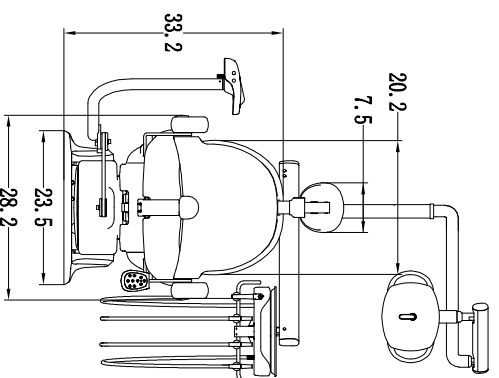

AJ15 Classic 200

ELECTRICAL OUTLET
110V 60Hz

2.0" OPENING IN
UTILITY CENTER
Ø0.7 Drain
WATER IN 1/2-14NPT
MALE THREADS
AIR IN 1/2-14NPT
MALE THREADS