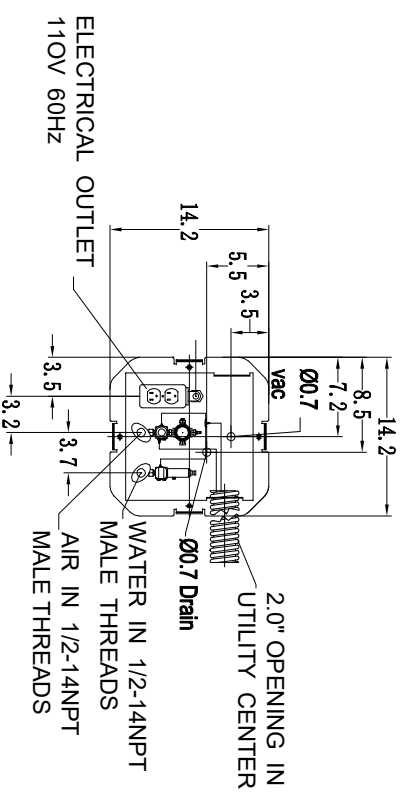

AJ15 Classic 200

ELECTRICAL OUTLET
110V 60Hz

2.0" OPENING IN
UTILITY CENTER
Ø0.7 Drain
WATER IN 1/2-14NPT
MALE THREADS
AIR IN 1/2-14NPT
MALE THREADS