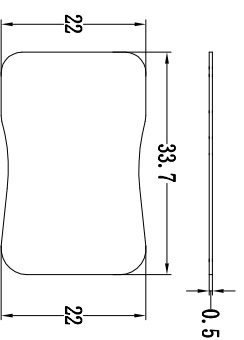

AJ15 Classic 200

ELECTRICAL OUTLET
110V 60Hz

2.0" OPENING IN
UTILITY CENTER
Ø0.7 Drain
WATER IN 1/2-14NPT
MALE THREADS
AIR IN 1/2-14NPT
MALE THREADS