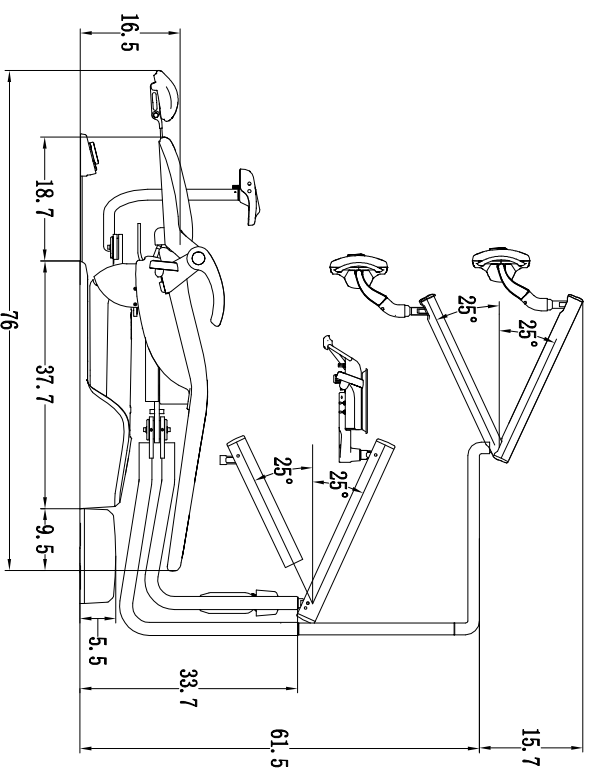

AJ15 Classic 200

ELECTRICAL OUTLET
110V 60Hz

2.0" OPENING IN
UTILITY CENTER
Ø0.7 Drain
WATER IN 1/2-14NPT
MALE THREADS
AIR IN 1/2-14NPT
MALE THREADS