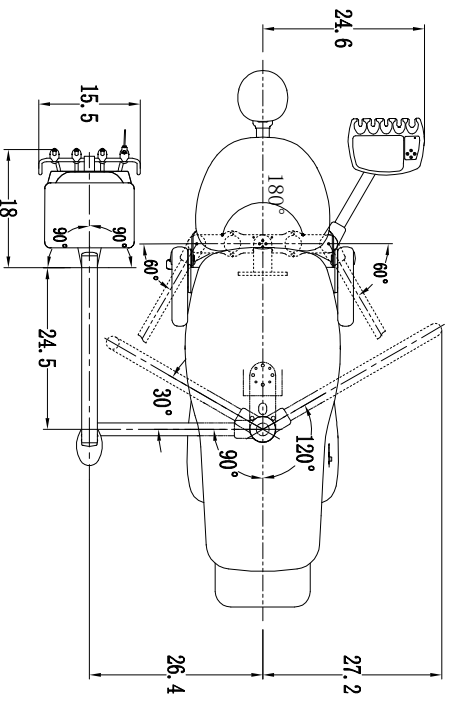

AJ15 Classic 200

ELECTRICAL OUTLET
110V 60Hz

2.0" OPENING IN
UTILITY CENTER
Ø0.7 Drain
WATER IN 1/2-14NPT
MALE THREADS
AIR IN 1/2-14NPT
MALE THREADS