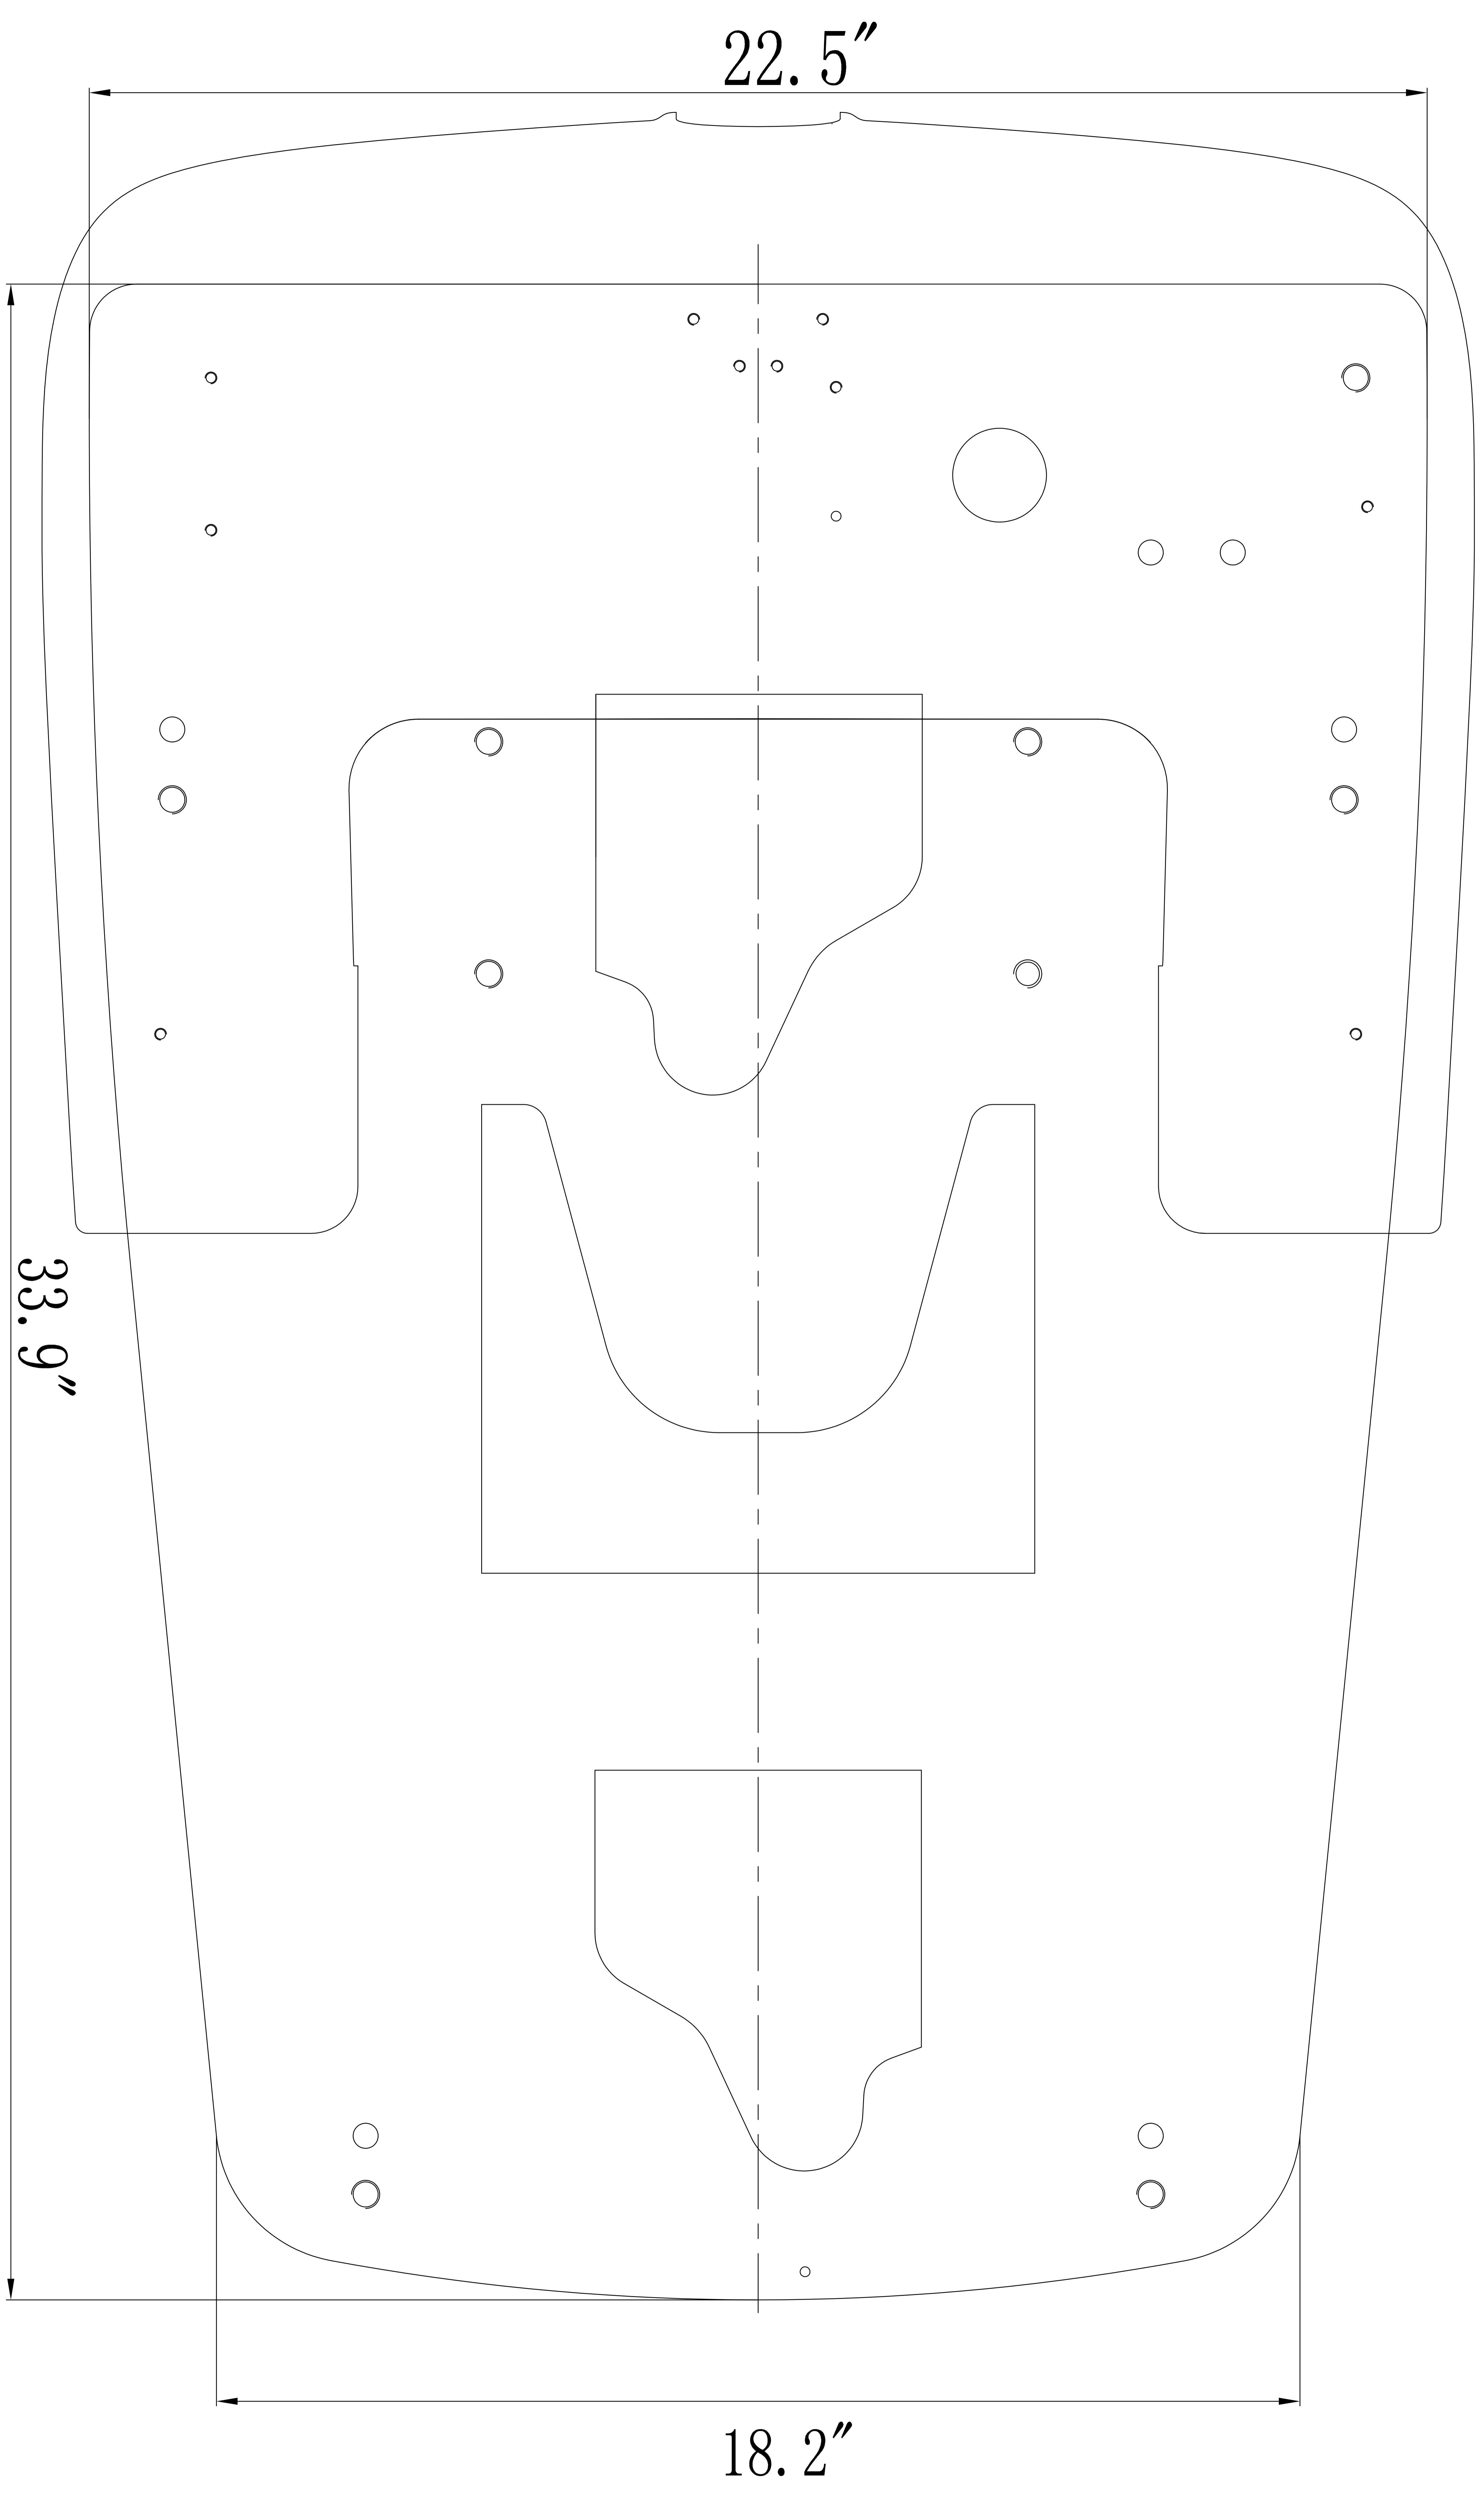

BOTTOM PLATE OF AJ12 CHAIR

22.5"

33.9"

18.2"