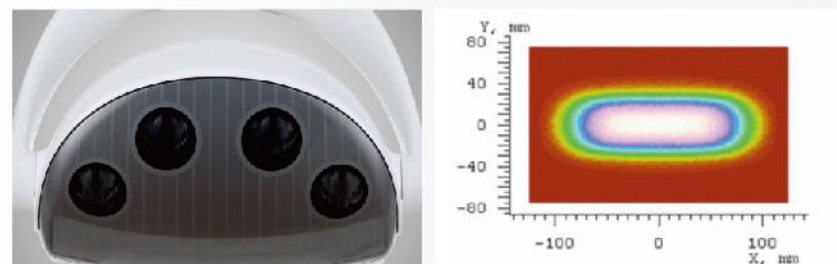

Comfortable, tireless, clear view under NiceDay's Color and Intensity uniform light pattern, unique feather like soft boundary take away the tiresome sharp change of light.