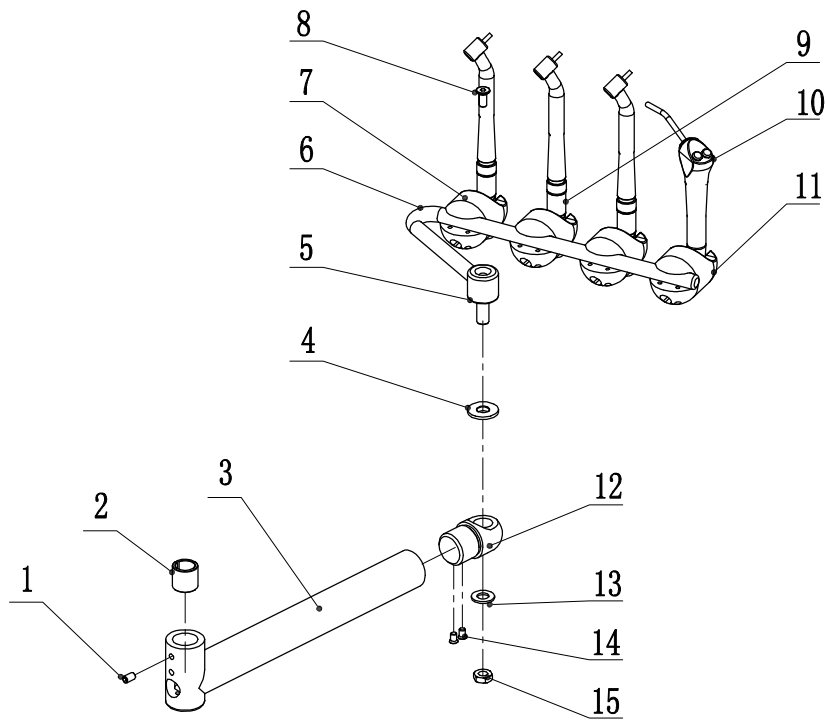

Cabinet mount rear left/right swing delivery system

12GJP02-01A

No.	Part number	Name	Number	Remark
1	8013801A	M6*8 set bolt (black)	1	
2	8023200A	DE-6 copper bush φ16	1	
3	8023191A	DE-6 down rotation rod	1	
4	8023218A	DE-6 hanger rod washer	1	
5	8023245A	DE-6 hanger fixed shaft	1	
6	8023224A	DE-6 long hanger rod	1	
7	8018835A	circular hanger with control (normally open valve)	3	
9	8012757A	4 holes handpiece pipe (silcryn)	3	
	8015334B	4 holes handpiece sleeve cap	3	
	8015331A	4 holes handpiece connector	3	
10	8011428A	DCI elbow syringe	1	
11	8018838A	circular hanger (white)	1	
12	8023194A	DE-6 hanger seat	1	
13	8023218A	DE-6 hanger rod washer	1	
14	8010489A	M5*12 stainless steel screw	2	
15	8023236A	M10 stainless steel screw	1