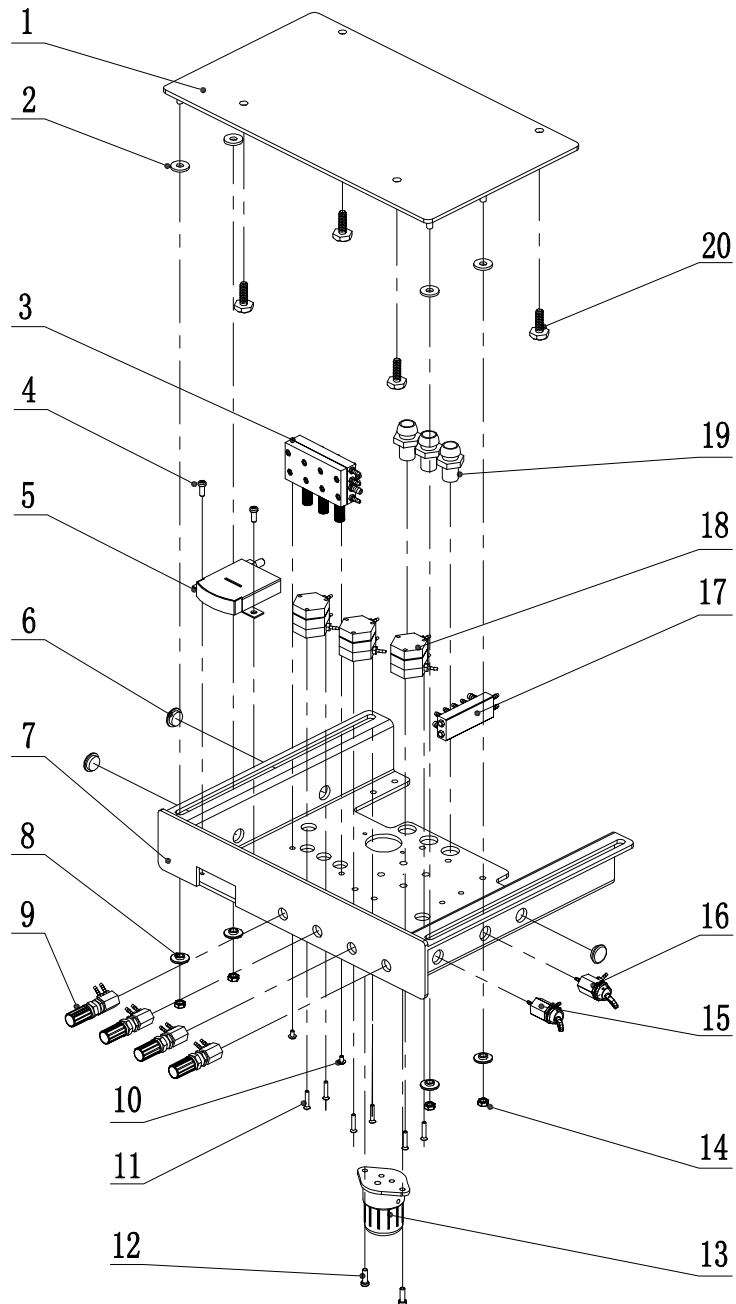

**Cabinet mount rear left/right swing delivery system**      12GJP02-00A

No.	Part number	Name	Number	Remark
1	8020173A	M5*16 Stainless steel screw	4	
2	8023197A	DE-6 rotation rod fixed shaft	1	
3	8013801A	M6*8 set bolt (black)	2	
4	8023233A	φ5 steel ball	2	
5	8017272A	filter (Large straight out)	1	
6	8023230A	DE-6 filter fixed bracket	1	
7	8019912A	6#-32*3/8 Stainless steel screw	2	
8	8018076A	M5*12 Stainless steel screw	2	
9	8018106A	Water filter regulator	1	
10	8018109A	Air filter regulator	1	
11	8018151A	copper cross	1	
12	8021664A	copper tee (φ2.4)	1	
13	8012193A	1/16*10-32 small mouth	4	
14	8018121A	1/8*10-32 big mouth	4	
15	8018157A	#10 washer	8	
16	8021709A	Threaded pipe inner diameter 5/8"	1	

## Cabinet mount rear left/right swing delivery system

12GJP02-01A

No.	Part number	Name	Number	Remark
1	8023206A	DE-6 top cover	1	
2	8023209A	DE-6 top cover washer	4	
3	8011086A	Triple diaphragm valve (imperial unit nozzle)	1	
4	8018232A	M4*8 stainless steel screw	2	
5	8012211C	FB-80-120 square pressure gage	1	
6	8022450A	white silicone seal head $\Phi$ 12.5	3	
7	8023203A	DE-6 bottom shell	1	
8	8023212A	DE-6 Flange sleeve	4	
9	8012115A	Water regulating valve ( $\phi$ 2.4- $\phi$ 2.7)	4	
10	8001666A	M3*8 stainless steel screw	2	
11	8001636A	M3*16 stainless steel screw	6	
12	8022177A	M4*12 stainless steel screw	2	
13	8010612A	Sewage cup II	1	
13-1	8019525A	Sewage cup erasure spongia	1	
14	8023248A	M5 stainless steel nylon screw	4	
15	8022243A	3way wrench switch	1	
16	8022243A	wrench switch 2Way momentarily closed	1	
17	JS00277A	copper multi-pass component	1	
18	8011029B	hexagonal press water valve ( $\phi$ 2.4)	3	
19	8009913A	handpiece fixed sleeve	3	
20	8023239A	M6*25 flange cross hexagonal tapping	4	
21	8018151A	copper cross	1	
22	8017002A	$\phi$ 2.4- $\phi$ 2.4 one-way valve	3	
23	8008755C	Plastic tight ring $\phi$ 6.5	10	
24	8008764A	Plastic tight ring $\phi$ 3.5	50	