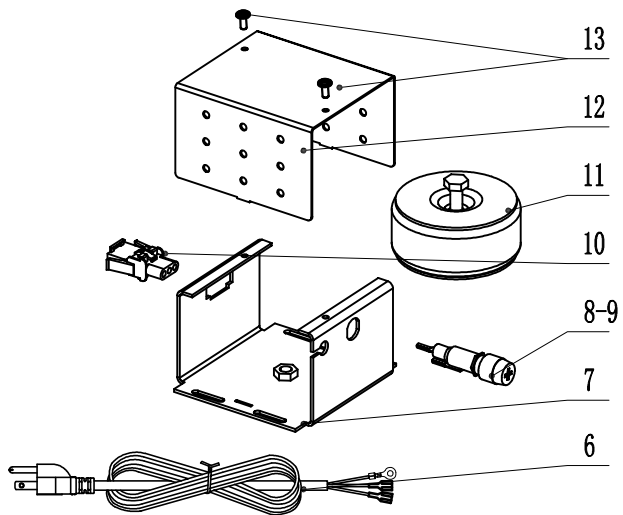

Amber LED Light with arm and bushing Parts list

100KD04-00A

No.	Material No.	Name	Quantity	Remark
1	8020617C	Amber LED light	1	
2	8013558E	light arm	1	
3	8020503A	Power Cord	1	
4	8020560B	Lower Shell of Power Box	1	
5	8015025A	Fuseholder R3-53A	1	
6	8015019A	6GFU-F6A250V Fuse	1	
7	8015040A	2 Ways Block (DMTF250)	1	
8	8020563A	30VA Transformer	1	
9	8020557A	Upper Shell of Power Box	1	
10	8016762A	M4*6 Stainless Steel Truss Head Philips Screw	2	