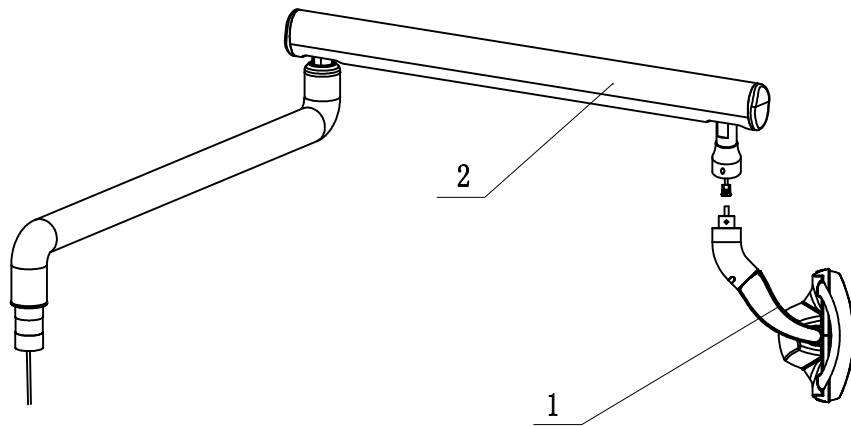

Amber LED Light with arm and bushing Parts list

100KD04-00A

No.	Material No.	Name	Quantity	Remark
1	8020617C	Amber LED light	1	
2	8013558E	light arm	1	
3	8020503A	Power Cord	1	
4	8020560B	Lower Shell of Power Box	1	
5	8015025A	Fuseholder R3-53A	1	
6	8015019A	6GFU-F6A250V Fuse	1	
7	8015040A	2 Ways Block (DMTF250)	1	
8	8020563A	30VA Transformer	1	
9	8020557A	Upper Shell of Power Box	1	
10	8016762A	M4*6 Stainless Steel Truss Head Philips Screw	2	