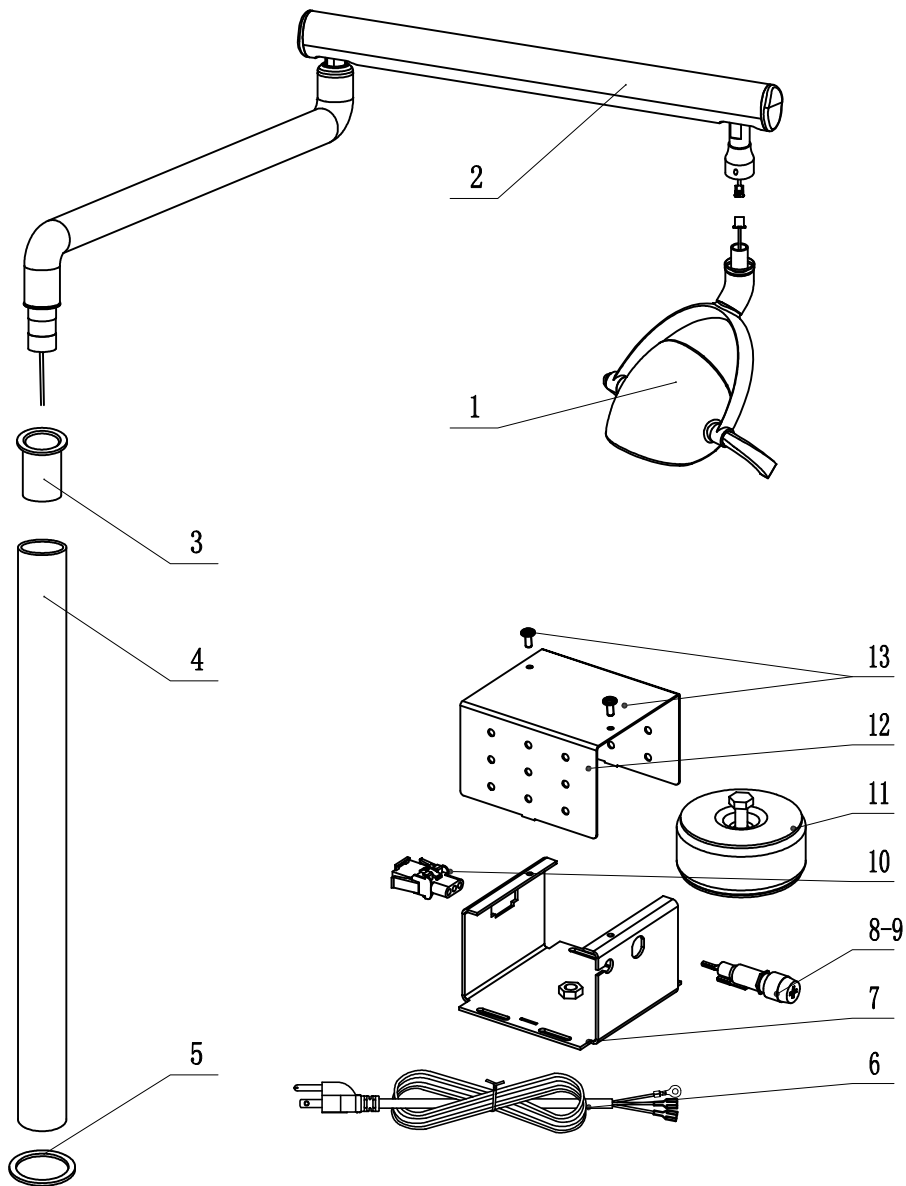

Ortho post mount (40") Whale LED Light Parts list

100KQD03-00A

No.	Material No.	Name	Quantity	Remark
1	8013552C	Whale dental light	1	
2	8013558E	light arm	1	
3	8024115A	φ45.7/1-3/8 bushing	1	
4	8021925C	Intermediate post 1020	1	
5	8018925A	Φ52 Plane washer	1	
6	8020503A	Power Cord	1	
7	8020560B	Lower Shell of Power Box	1	
8	8015025A	Fuseholder R3-53A	1	
9	8015019A	6GFU-F6A250V Fuse	1	
10	8015040A	2 Ways Block (DMTF250)	1	
11	8020563A	30VA Transformer	1	
12	8020557A	Upper Shell of Power Box	1	
13	8016762A	M4*6 Stainless Steel Truss Head Philips Screw	2	