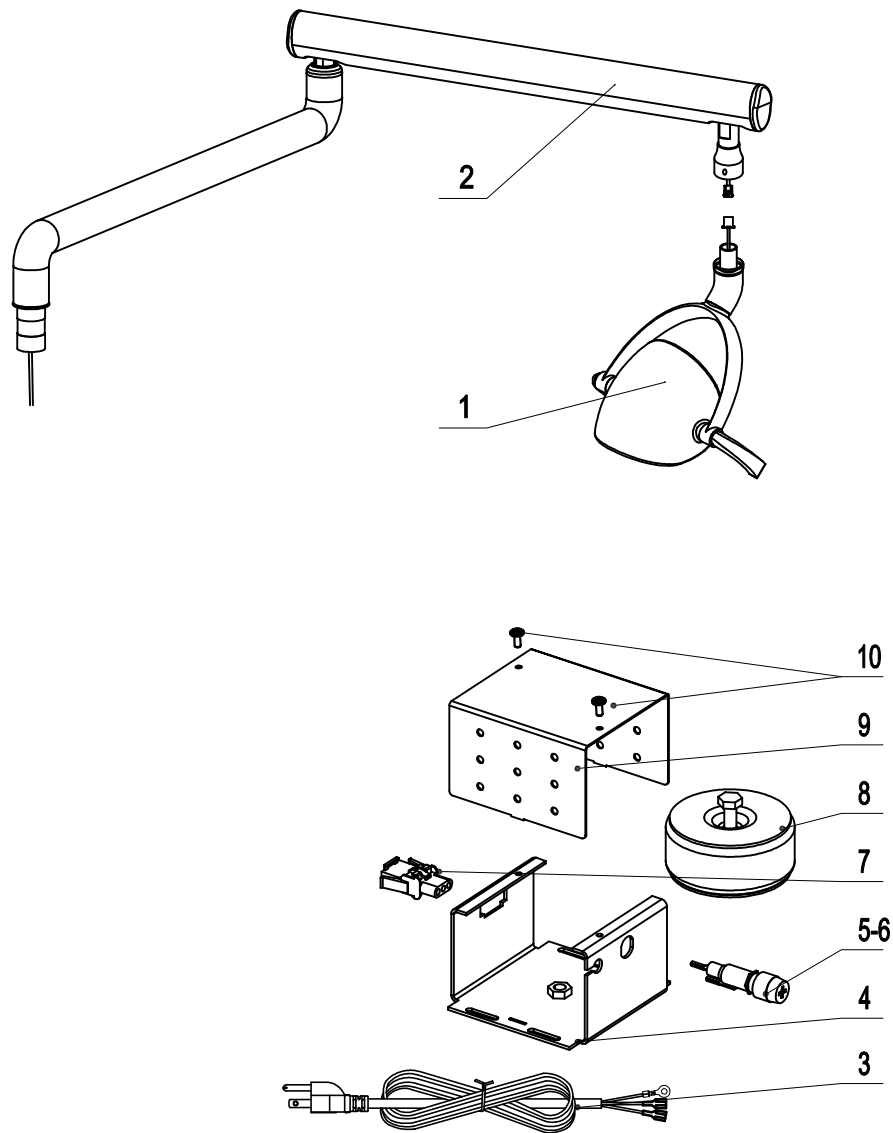

Whale LED Light with arm and bushing Parts list

100KD02-00A

No.	Material No.	Name	Quantity	Remark
1	8013552C	Whale dental light	1	
2	8013558E	light arm	1	
3	8020503A	Power Cord	1	
4	8020560B	Lower Shell of Power Box	1	
5	8015025A	Fuseholder R3-53A	1	
6	8015019A	6GFU-F6A250V Fuse	1	
7	8015040A	2 Ways Block (DMTF250)	1	
8	8020563A	30VA Transformer	1	
9	8020557A	Upper Shell of Power Box	1	
10	8016762A	M4*6 Stainless Steel Truss Head Philips Screw	2	