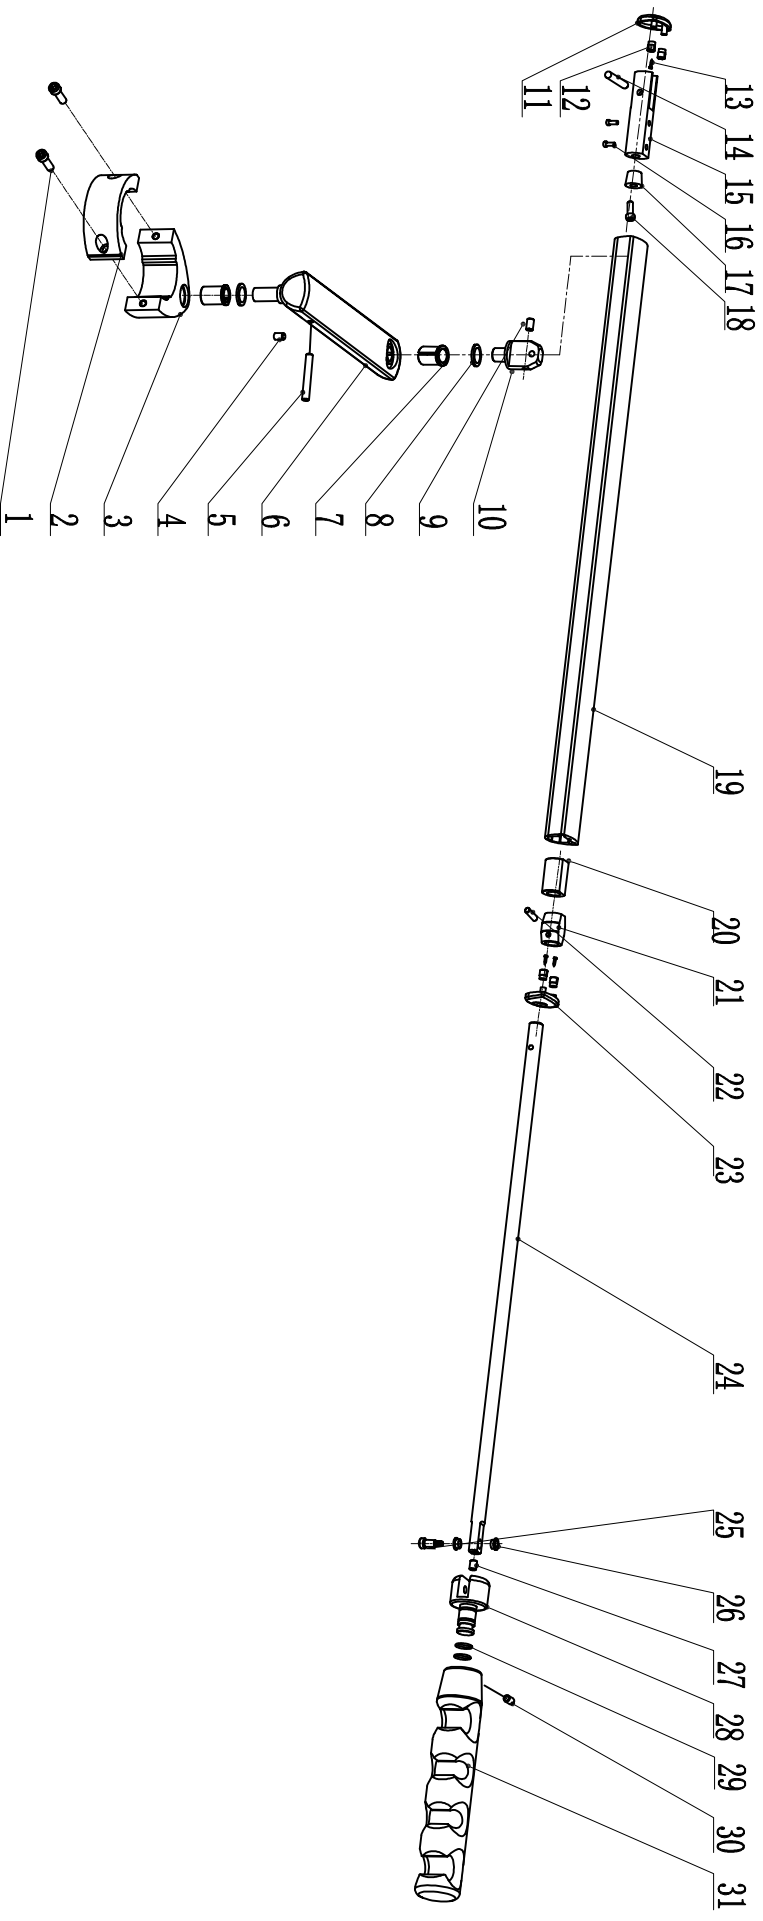

# Classic100 Hanger

05ZS01-00A

# Classic100 Hanger

05ZS01-00A

No.	Material No.	Name	Quantity	Remark
1	8001741A	M6*20 Stainless Steel Socket Head Screw	2	
2	8018817A	AS-5 Back Holder	1	
3	8018814A	AS-5 Front Holder	1	
4	8006037A	M6*8 Stainless Steel Socket Head Set Screw	2	
5	8018775A	AS-5 Limitation Pin	1	
6	8018823A	AS-5 Folding Arm	1	
7	8018772B	AS-5 Copper Bush	2	
8	8018811A	AS-5 Washer	2	
9	8010501A	M5*10 Stainless Steel Socket Head Screw	1	
10	8019987B	AS-5 Rotation Shaft II of Horizontal Arm	1	
11	8018808A	AS-5 Back Cover of Horizontal Arm	1	
12	8019393A	Rubber Plug	4	
13	8019591A	ST2.2*10 Stainless Steel Self-tapping Philips Screw	4	
14	8018784A	AS-5 Fixed Pin of Rotation Shaft	1	
15	8018781A	AS-5 Fixed Base of Rotation Shaft	1	
16	8010489A	M5*12 Stainless Steel Countersunk Head Philips Screw	2	
17	8018919A	15*12*8 Rubber Mat	1	
18	8001681A	M4*10 Stainless Steel Pan Head Philips Screw	1	
19	8018820C	AS-5 Horizontal Arm	1	
20	8018796B	AS-5 Locating Sleeve of Telescopic Pole	1	
21	8018790B	AS-5 Slide Block of Telescopic Pole	1	
22	8018793A	AS-5 Fixed Pin of Slide Block	1	
23	8018805A	AS-5 Front Cover of Horizontal Arm	1	
24	8019990B	AS-5 Horizontal Arm II	1	
25	8021841A	φ6*φ16*M5 Shoulder Screw	1	
26	8021829A	AS-5 Shaft Sleeve of Horizontal Arm	2	
27	8020032A	M6*10 Stainless Steel Fastening Screw	1	
28	8020014C	AS-5 Rotation Shaft of Hanger	1	
29	8017212A	φ12*φ1.5 O Ring	1	
30	8021145A	M6*5 Socket Head Set Screw	1	
31	8020008B	AS-5 Rotation Shaft of Hanger	1	