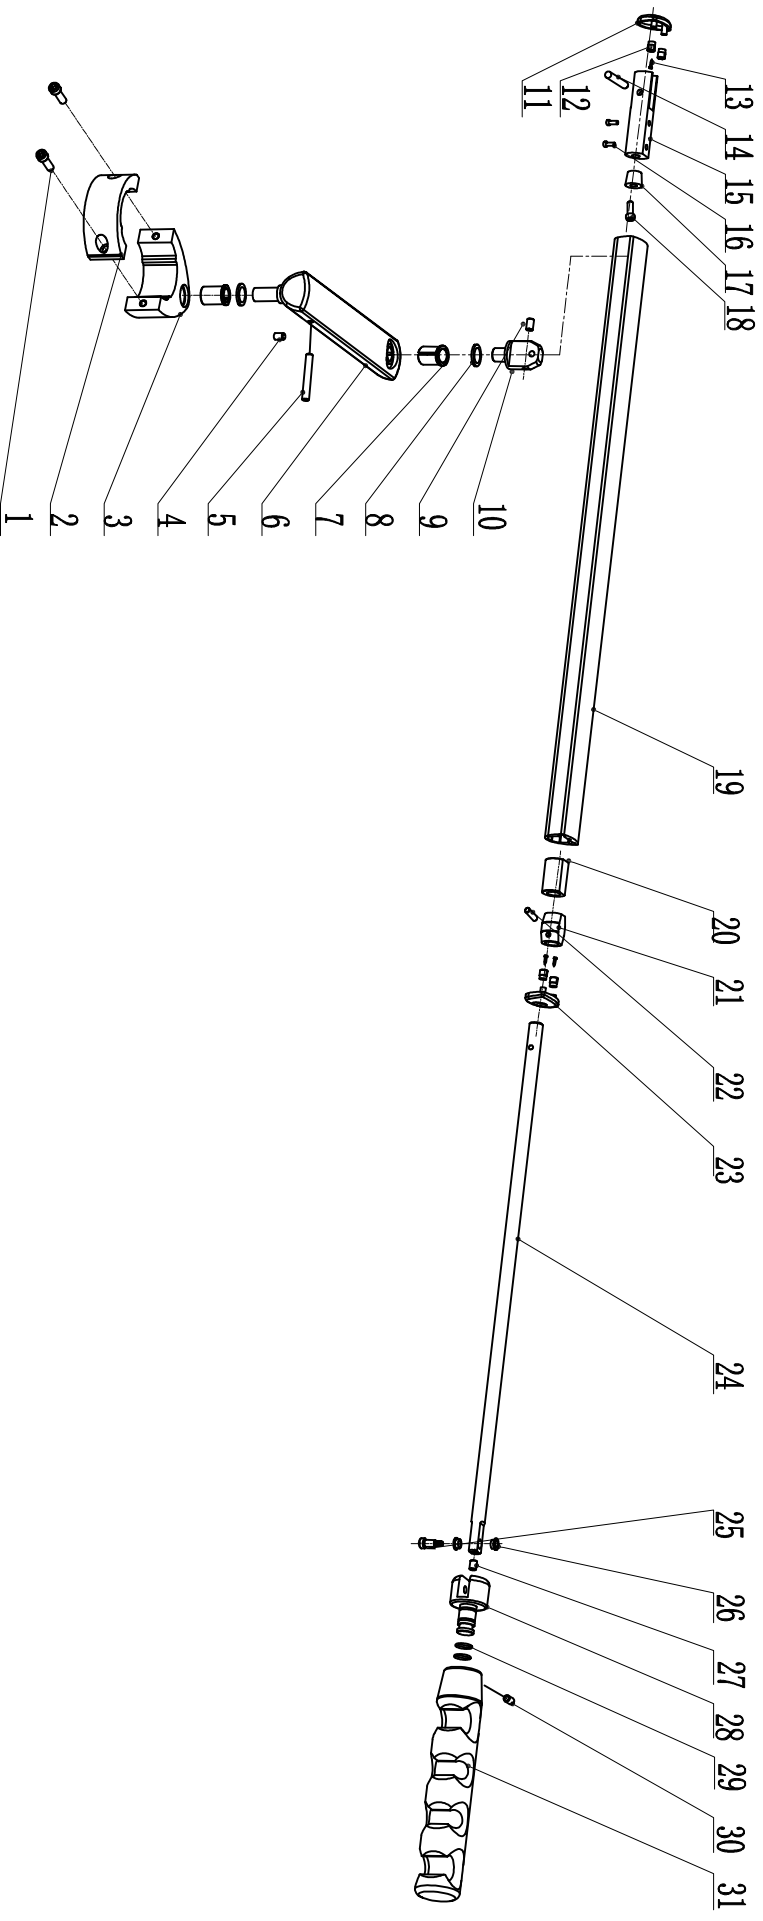

Classic100 Hanger

05ZS01-00A

Classic100 Hanger			05ZS01-00A	
No.	Material No.	Name	Quantity	Remark
1	8001741A	M6*20 Stainless Steel Socket Head Screw	2	
2	8018817A	AS-5 Back Holder	1	
3	8018814A	AS-5 Front Holder	1	
4	8006037A	M6*8 Stainless Steel Socket Head Set Screw	2	
5	8018775A	AS-5 Limitation Pin	1	
6	8018823A	AS-5 Folding Arm	1	
7	8018772B	AS-5 Copper Bush	2	
8	8018811A	AS-5 Washer	2	
9	8010501A	M5*10 Stainless Steel Socket Head Screw	1	
10	8019987B	AS-5 Rotation Shaft II of Horizontal Arm	1	
11	8018808A	AS-5 Back Cover of Horizontal Arm	1	
12	8019393A	Rubber Plug	4	
13	8019591A	ST2.2*10 Stainless Steel Self-tapping Philips Screw	4	
14	8018784A	AS-5 Fixed Pin of Rotation Shaft	1	
15	8018781A	AS-5 Fixed Base of Rotation Shaft	1	
16	8010489A	M5*12 Stainless Steel Countersunk Head Philips Screw	2	
17	8018919A	15*12*8 Rubber Mat	1	
18	8001681A	M4*10 Stainless Steel Pan Head Philips Screw	1	
19	8018820C	AS-5 Horizontal Arm	1	
20	8018796B	AS-5 Locating Sleeve of Telescopic Pole	1	
21	8018790B	AS-5 Slide Block of Telescopic Pole	1	
22	8018793A	AS-5 Fixed Pin of Slide Block	1	
23	8018805A	AS-5 Front Cover of Horizontal Arm	1	
24	8019990B	AS-5 Horizontal Arm II	1	
25	8021841A	φ6*φ16*M5 Shoulder Screw	1	
26	8021829A	AS-5 Shaft Sleeve of Horizontal Arm	2	
27	8020032A	M6*10 Stainless Steel Fastening Screw	1	
28	8020014C	AS-5 Rotation Shaft of Hanger	1	
29	8017212A	φ12*φ1.5 O Ring	1	
30	8021145A	M6*5 Socket Head Set Screw	1	
31	8020008B	AS-5 Rotation Shaft of Hanger	1	