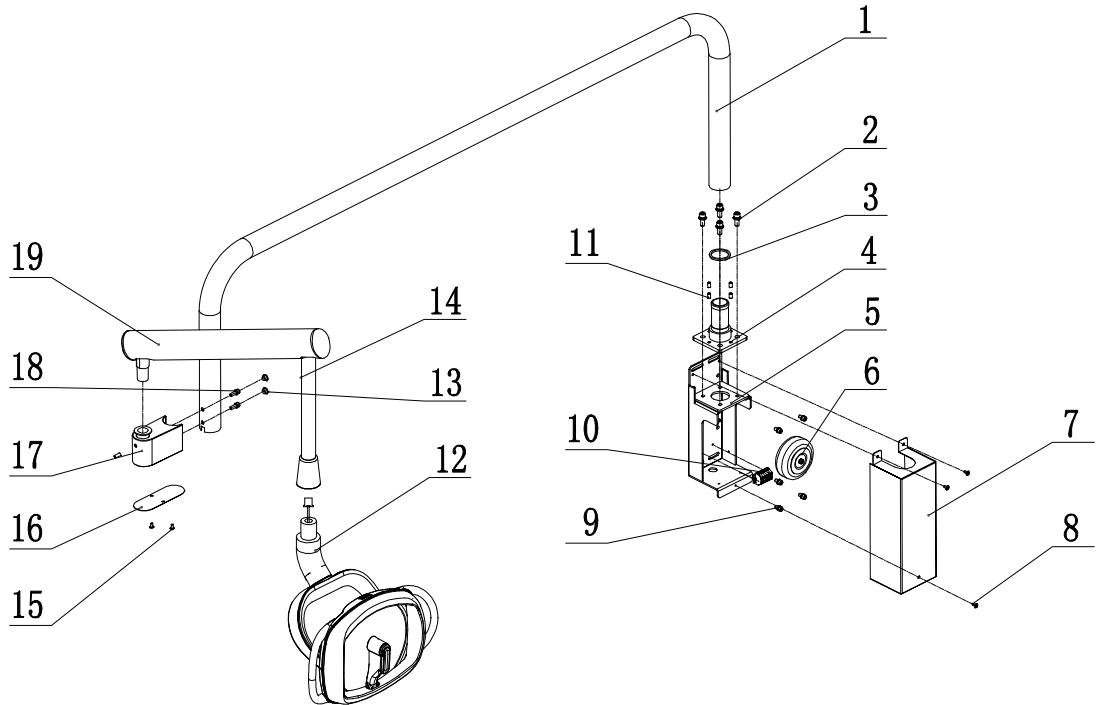

Cabinet mount Whale LED Light

05KD01-00A

No.	Part number	Name	Number	Remark
1	8027082A	DL-5 light arm	1	
2	8020848A	M8*20 Stainless steel screw	4	
3	8027085A	DL-5φ42xφ35 flat pad	1	
4	8027076A	DL-5-light support pillar	1	
5	8027073A	DL-5 light power supply	1	
6	8015226B	24V 30VA transformer	1	
7	8027079A	DL-5 light power supply cover	1	
8	8016762A	M4*6 Stainless steel screw	3	
9	8024247A	M6*25 Stainless steel screw	4	
10	8005587A	Gray four-channel plastic terminal with fixing lug	2	
11	8013801A	M6*8 set bolt (black)	4	
12	8020617A	Ammbler led light	1	
13	8011491A	glass cuspidor silicone decoration cover	2	
14	8017794A	350 light installation rod	1	
15	8022177A	M4*12 Stainless steel screw	2	
16	8023533A	ceiling light balance arm fixed seat seal board	1	
17	8023530A	ceiling light balance arm fixed seat	1	
18	8001738A	M6*16 Stainless steel screw	2	