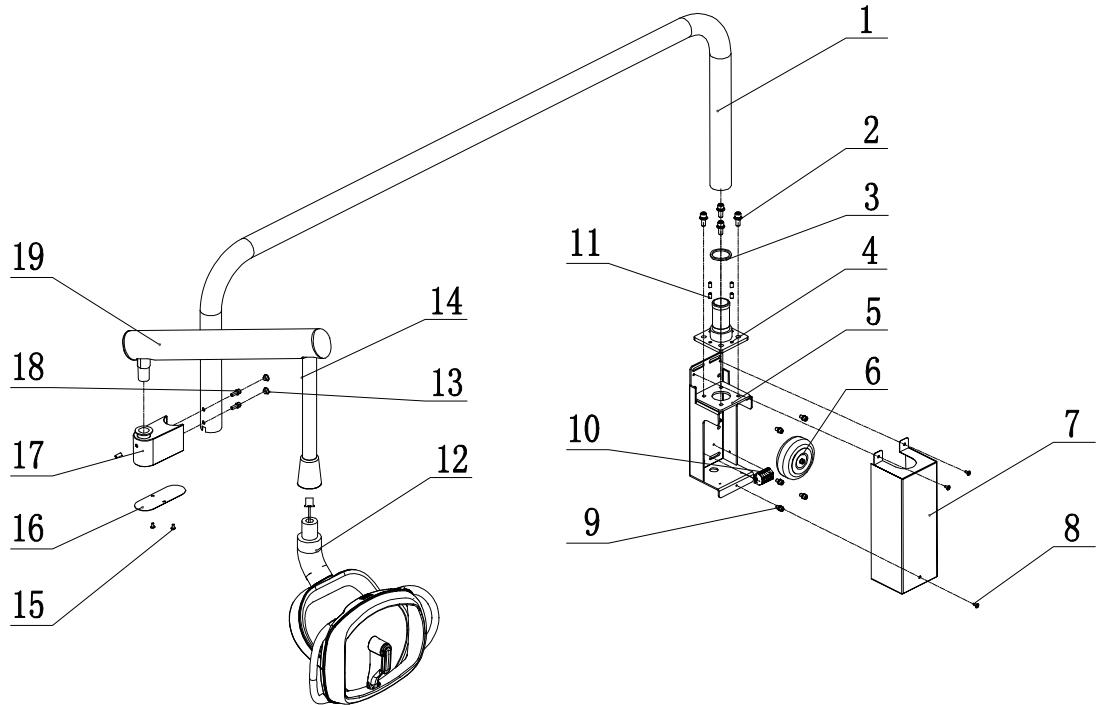

# Cabinet mount Whale LED Light

05KD01-00A

No.	Part number	Name	Number	Remark
1	8027082A	DL-5 light arm	1	
2	8020848A	M8*20 Stainless steel screw	4	
3	8027085A	DL-5φ42xφ35 flat pad	1	
4	8027076A	DL-5-light support pillar	1	
5	8027073A	DL-5 light power supply	1	
6	8015226B	24V 30VA transformer	1	
7	8027079A	DL-5 light power supply cover	1	
8	8016762A	M4*6 Stainless steel screw	3	
9	8024247A	M6*25 Stainless steel screw	4	
10	8005587A	Gray four-channel plastic terminal with fixing lug	2	
11	8013801A	M6*8 set bolt (black)	4	
12	8020617A	Ammbler led light	1	
13	8011491A	glass cuspidor silicone decoration cover	2	
14	8017794A	350 light installation rod	1	
15	8022177A	M4*12 Stainless steel screw	2	
16	8023533A	ceiling light balance arm fixed seat seal board	1	
17	8023530A	ceiling light balance arm fixed seat	1	
18	8001738A	M6*16 Stainless steel screw	2	