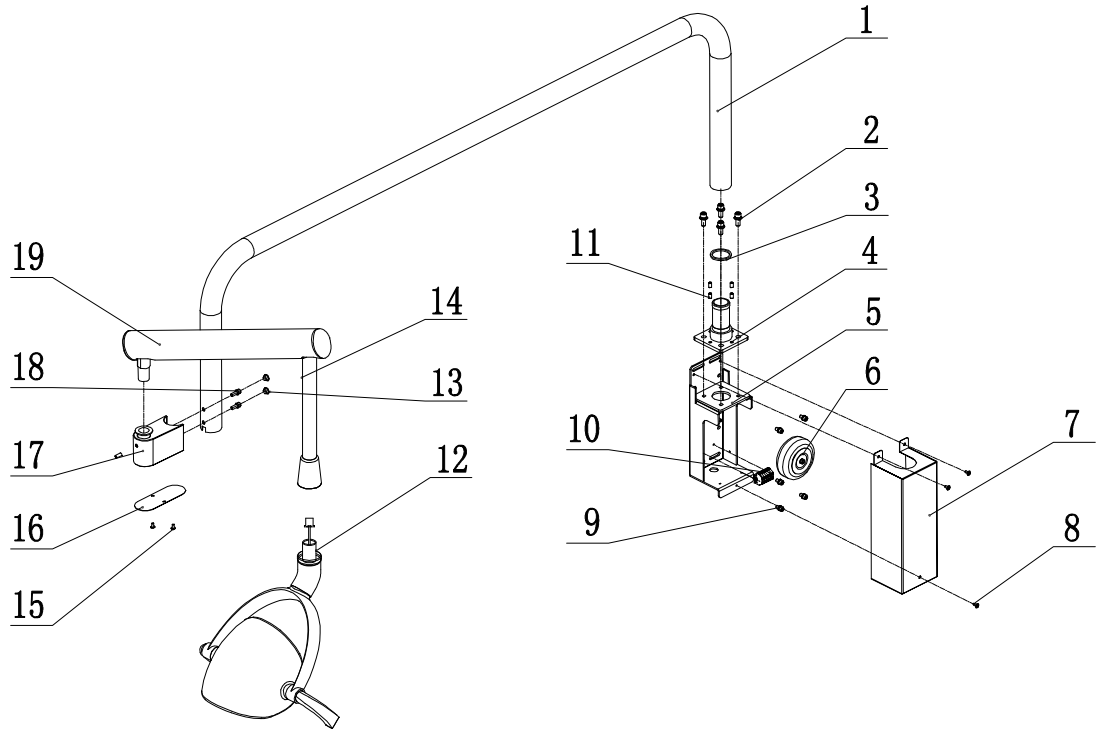

# Cabinet mount Whale LED Light

05KD01-00A

No.	Part number	Name	Number	Remark
1	8027082A	DL-5 light arm	1	
2	8020848A	M8*20 Stainless steel screw	4	
3	8027085A	DL-5φ42xφ35 flat pad	1	
4	8027076A	DL-5-light support pillar	1	
5	8027073A	DL-5 light power supply	1	
6	8015226B	24V 30VA transformer	1	
7	8027079A	DL-5 light power supply cover	1	
8	8016762A	M4*6 Stainless steel screw	3	
9	8024247A	M6*25 Stainless steel screw	4	
10	8005587A	Gray four-channel plastic terminal with fixing lug	2	
11	8013801A	M6*8 set bolt (black)	4	
12	8013552C	NICEDAY LED dental light	1	
13	8011491A	glass cuspidor silicone decoration cover	2	
14	8017794A	350 light installation rod	1	
15	8022177A	M4*12 Stainless steel screw	2	
16	8023533A	ceiling light balance arm fixed seat seal board	1	
17	8023530A	ceiling light balance arm fixed seat	1	
18	8001738A	M6*16 Stainless steel screw	2	