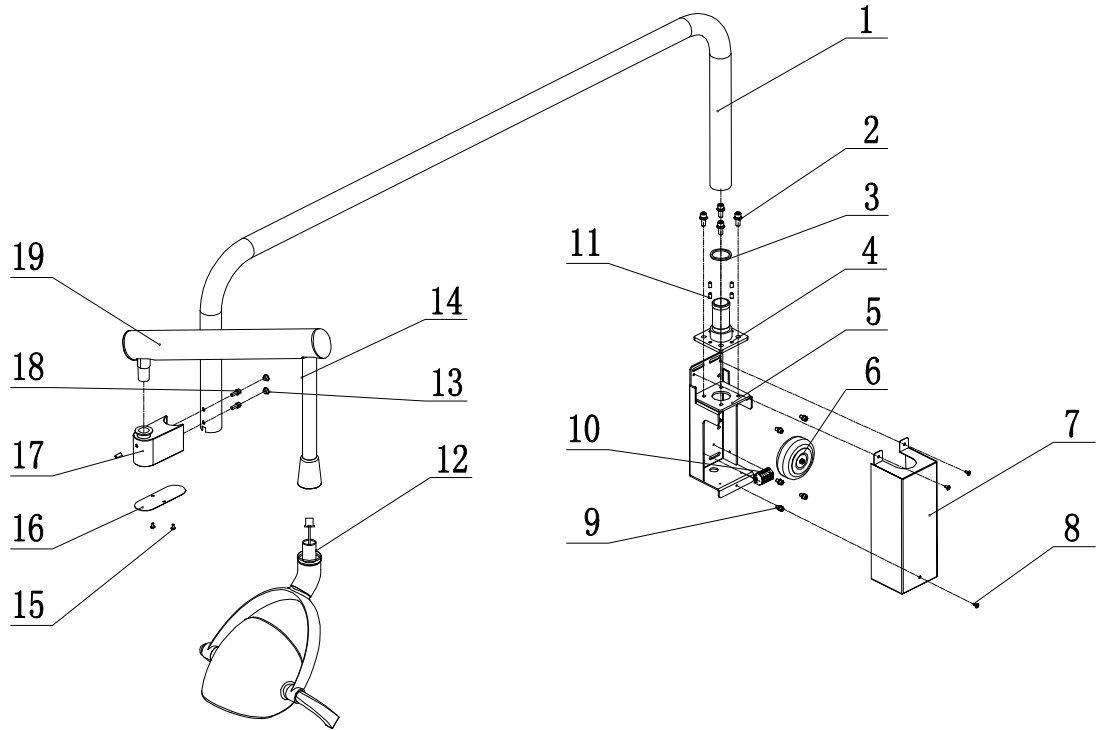

Cabinet mount Whale LED Light

05KD01-00A

No.	Part number	Name	Number	Remark
1	8027082A	DL-5 light arm	1	
2	8020848A	M8*20 Stainless steel screw	4	
3	8027085A	DL-5φ42xφ35 flat pad	1	
4	8027076A	DL-5-light support pillar	1	
5	8027073A	DL-5 light power supply	1	
6	8015226B	24V 30VA transformer	1	
7	8027079A	DL-5 light power supply cover	1	
8	8016762A	M4*6 Stainless steel screw	3	
9	8024247A	M6*25 Stainless steel screw	4	
10	8005587A	Gray four-channel plastic terminal with fixing lug	2	
11	8013801A	M6*8 set bolt (black)	4	
12	8013552C	NICEDAY LED dental light	1	
13	8011491A	glass cuspidor silicone decoration cover	2	
14	8017794A	350 light installation rod	1	
15	8022177A	M4*12 Stainless steel screw	2	
16	8023533A	ceiling light balance arm fixed seat seal board	1	
17	8023530A	ceiling light balance arm fixed seat	1	
18	8001738A	M6*16 Stainless steel screw	2	