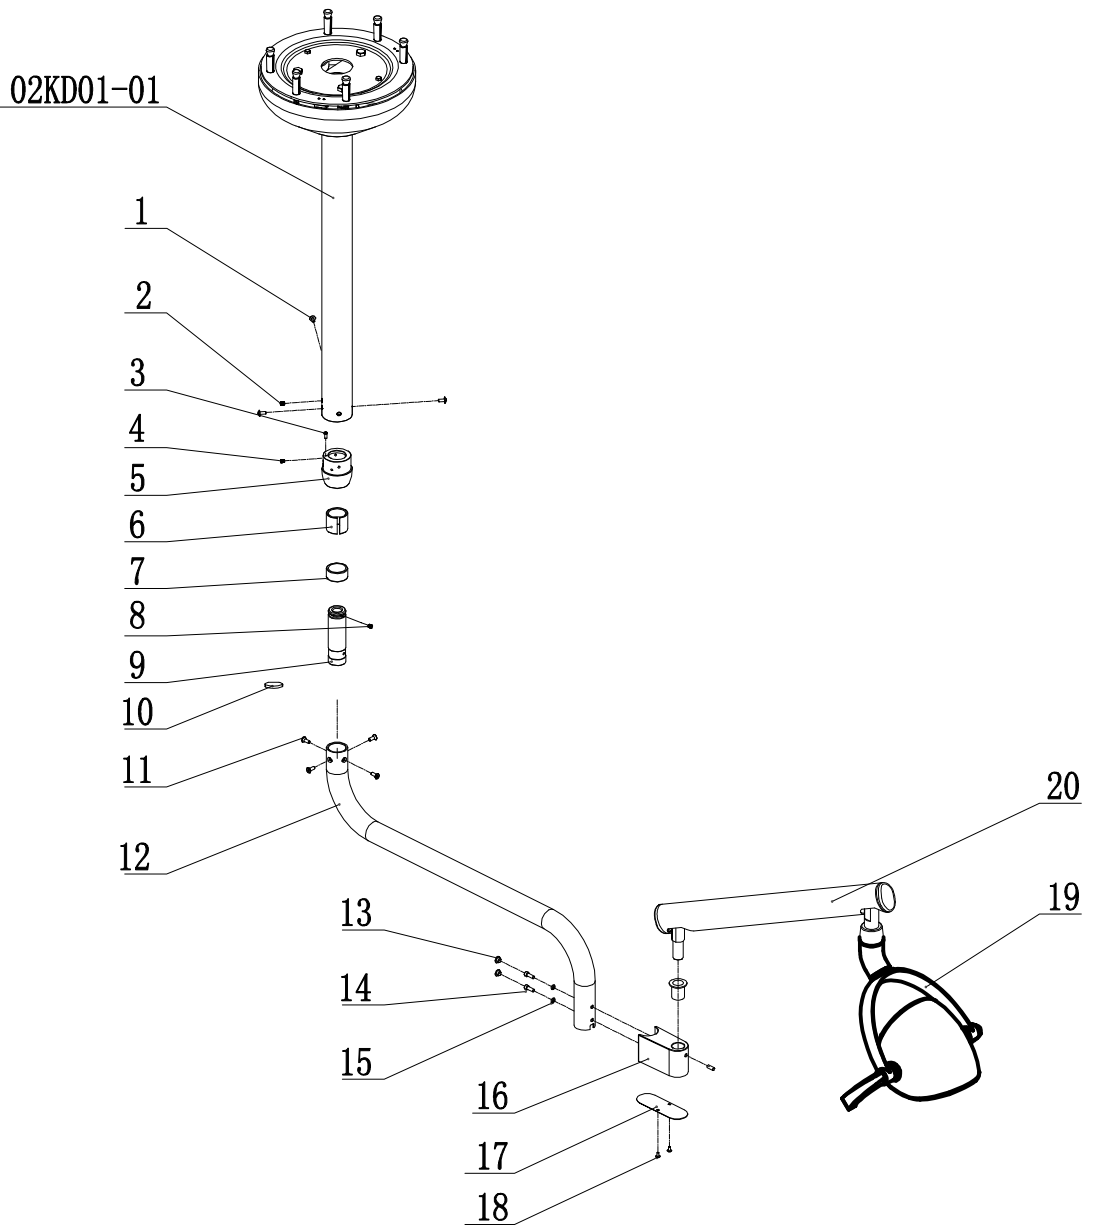

# Ceiling light Amber LED Light Parts list

02KD01-00A

No.	Part number	Name	Number	Remark
1	8022876A	M5*8 Stainless steel screw	4	
2	8013801A	M6*8 set bolt (black)	1	
3	8001684A	M4*16 Stainless steel screw	1	
4	8021175A	M5*6 Stainless steel screw	1	
5	8017785B	ceiling light	1	
6	8022522A	copper sleeve	1	
7	8017785B	HK3520needle bearing	1	
8	8022522A	M6*8 set bolt (black)	1	
9	8017779C	light arm connecting shaft	1	
10	8022528A	DL-2 Rotation limit	1	
11	8022876A	M5x8 Stainless steel screw	4	
12	8017791B	adjustable light arm II-balance arm (1.72Kg)	1	
13	8023527A	DL-2 ceiling light rotation arm	1	
14	8011491A	glass cuspidor silicone decoration cover	2	
15	8001738A	M6*16 Stainless steel screw	2	
16	8001564A	φ6 spring pad	2	
17	8023530A	ceiling light balance arm fixed seat	1	
18	8023533A	ceiling light balance arm fixed seat seal board	1	
19	8020617A	Amber LED dental light (ADS)	1	
20	8014164A	M6*5 alloy steel set screw	1	

# Ceiling light Amber LED Light Parts list

02KD01-01A

8'

9'

10'

## Ceiling light Amber LED Light Parts list

02KD01-01A

No.	Part number	Name	Number	Remark
1	8017764A	M10*90 Stainless steel bulgy screw	6	
2	8006775A	M10*60 Stainless steel screw	3	
3	8013069A	M8*50 screw	1	
4	8017797A	ceiling light installation board	1	
5	8001621A	M8 Stainless steel nut	1	
6	8022822A	wire connector 2 port	2	
7	8012169A	M3*12 Stainless steel screw	2	
8	8015226B	24V 30VA transformer	1	
9	8009742A	M10 zinc-coated nut	12	
10	8001738A	M6*16 Stainless steel screw	4	
11	8017803B	ceiling adjustment board	1	
12	8017767A	M8*90 Stainless steel screw	1	
13	8001621A	M8 Stainless steel nut	2	
14	8014557A	8 feet ceiling light connection pillar 400 ( optional )	1	
	8014560A	9 feet ceiling light connection pillar 400 ( optional )	1	
	8014563A	10feet ceiling light connection pillar 400 ( optional )	1	
15	8017773A	ceiling light cover	1	
16	8017776A	ceiling light cover fixed ring	1	
17	8018190B	8018190B-DL-2 ceiling light power wire	1	