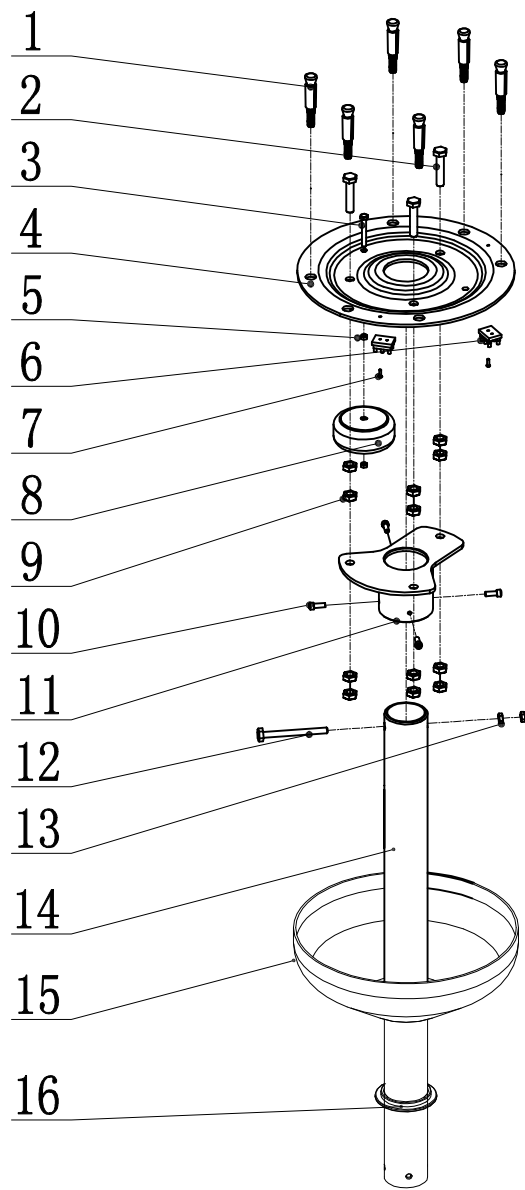

# Ceiling light Amber LED Light Parts list

02KD01-00A

No.	Part number	Name	Number	Remark
1	8022876A	M5*8 Stainless steel screw	4	
2	8013801A	M6*8 set bolt (black)	1	
3	8001684A	M4*16 Stainless steel screw	1	
4	8021175A	M5*6 Stainless steel screw	1	
5	8017785B	ceiling light	1	
6	8022522A	copper sleeve	1	
7	8017785B	HK3520needle bearing	1	
8	8022522A	M6*8 set bolt (black)	1	
9	8017779C	light arm connecting shaft	1	
10	8022528A	DL-2 Rotation limit	1	
11	8022876A	M5x8 Stainless steel screw	4	
12	8017791B	adjustable light arm II-balance arm (1.72Kg)	1	
13	8023527A	DL-2 ceiling light rotation arm	1	
14	8011491A	glass cuspidor silicone decoration cover	2	
15	8001738A	M6*16 Stainless steel screw	2	
16	8001564A	φ6 spring pad	2	
17	8023530A	ceiling light balance arm fixed seat	1	
18	8023533A	ceiling light balance arm fixed seat seal board	1	
19	8020617A	Amber LED dental light (ADS)	1	
20	8014164A	M6*5 alloy steel set screw	1	

# Ceiling light Amber LED Light Parts list

02KD01-01A

8'

9'

10'

## Ceiling light Amber LED Light Parts list

02KD01-01A

No.	Part number	Name	Number	Remark
1	8017764A	M10*90 Stainless steel bulgy screw	6	
2	8006775A	M10*60 Stainless steel screw	3	
3	8013069A	M8*50 screw	1	
4	8017797A	ceiling light installation board	1	
5	8001621A	M8 Stainless steel nut	1	
6	8022822A	wire connector 2 port	2	
7	8012169A	M3*12 Stainless steel screw	2	
8	8015226B	24V 30VA transformer	1	
9	8009742A	M10 zinc-coated nut	12	
10	8001738A	M6*16 Stainless steel screw	4	
11	8017803B	ceiling adjustment board	1	
12	8017767A	M8*90 Stainless steel screw	1	
13	8001621A	M8 Stainless steel nut	2	
14	8014557A	8 feet ceiling light connection pillar 400 ( optional )	1	
	8014560A	9 feet ceiling light connection pillar 400 ( optional )	1	
	8014563A	10feet ceiling light connection pillar 400 ( optional )	1	
15	8017773A	ceiling light cover	1	
16	8017776A	ceiling light cover fixed ring	1	
17	8018190B	8018190B-DL-2 ceiling light power wire	1	