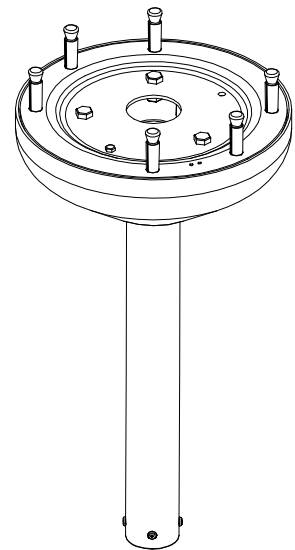

Ceiling light Amber LED Light Parts list

02KD01-01A

8'

9'

10'

Ceiling light Amber LED Light Parts list

02KD01-01A

No.	Part number	Name	Number	Remark
1	8017764A	M10*90 Stainless steel bulgy screw	6	
2	8006775A	M10*60 Stainless steel screw	3	
3	8013069A	M8*50 screw	1	
4	8017797A	ceiling light installation board	1	
5	8001621A	M8 Stainless steel nut	1	
6	8022822A	wire connector 2 port	2	
7	8012169A	M3*12 Stainless steel screw	2	
8	8015226B	24V 30VA transformer	1	
9	8009742A	M10 zinc-coated nut	12	
10	8001738A	M6*16 Stainless steel screw	4	
11	8017803B	ceiling adjustment board	1	
12	8017767A	M8*90 Stainless steel screw	1	
13	8001621A	M8 Stainless steel nut	2	
14	8014557A	8 feet ceiling light connection pillar 400 (optional)	1	
	8014560A	9 feet ceiling light connection pillar 400 (optional)	1	
	8014563A	10feet ceiling light connection pillar 400 (optional)	1	
15	8017773A	ceiling light cover	1	
16	8017776A	ceiling light cover fixed ring	1	
17	8018190B	8018190B-DL-2 ceiling light power wire	1