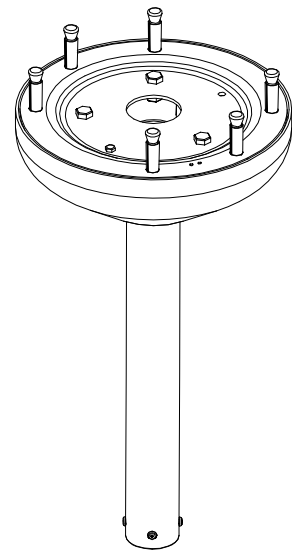

Ceiling light Amber LED Light Parts list

02KD01-01A

8'

9'

10'

Ceiling light Amber LED Light Parts list

02KD01-01A

No.	Part number	Name	Number	Remark
1	8017764A	M10*90 Stainless steel bulgy screw	6	
2	8006775A	M10*60 Stainless steel screw	3	
3	8013069A	M8*50 screw	1	
4	8017797A	ceiling light installation board	1	
5	8001621A	M8 Stainless steel nut	1	
6	8022822A	wire connector 2 port	2	
7	8012169A	M3*12 Stainless steel screw	2	
8	8015226B	24V 30VA transformer	1	
9	8009742A	M10 zinc-coated nut	12	
10	8001738A	M6*16 Stainless steel screw	4	
11	8017803B	ceiling adjustment board	1	
12	8017767A	M8*90 Stainless steel screw	1	
13	8001621A	M8 Stainless steel nut	2	
14	8014557A	8 feet ceiling light connection pillar 400 (optional)	1	
	8014560A	9 feet ceiling light connection pillar 400 (optional)	1	
	8014563A	10feet ceiling light connection pillar 400 (optional)	1	
15	8017773A	ceiling light cover	1	
16	8017776A	ceiling light cover fixed ring	1	
17	8018190B	8018190B-DL-2 ceiling light power wire	1